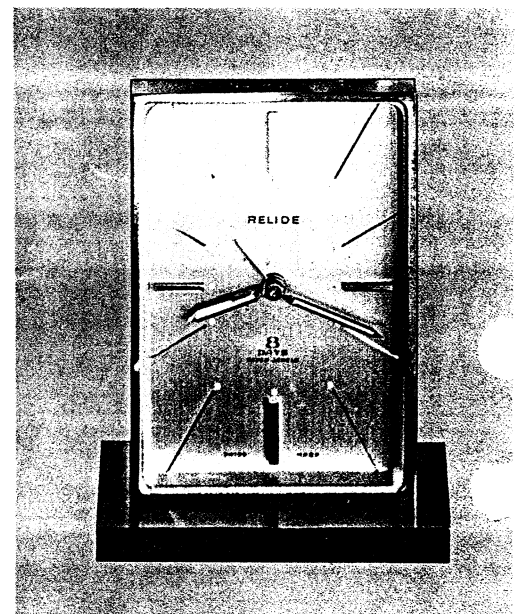

$20 Eight-day clock, with
cover jewel Swiss movement 004A